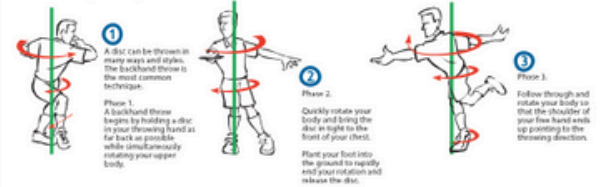

How to Grab a Disc

Technique Tips

For complete disc golf rules of play, please visit www.pdga.com.